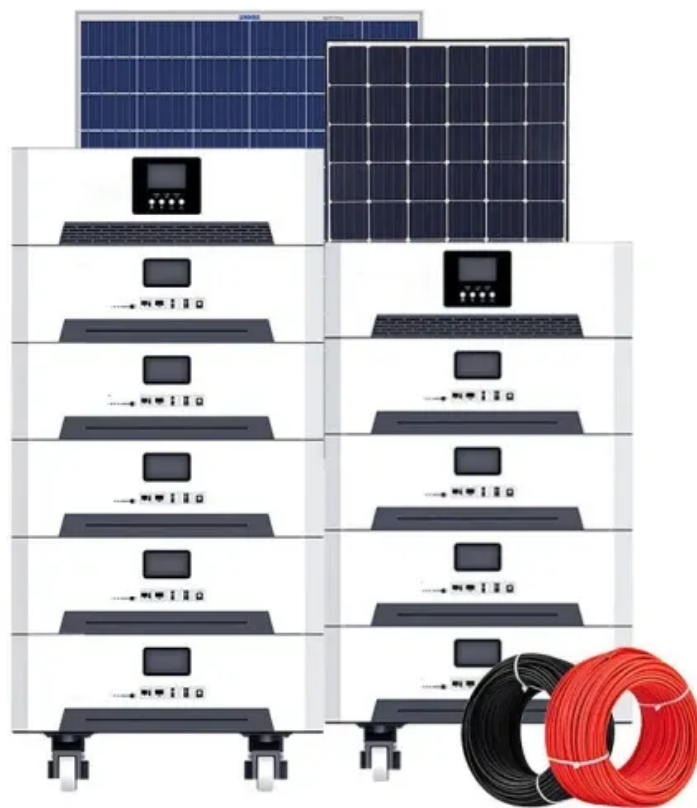

## Overview

---

With 38% annual growth in Africa's renewable energy sector (2023 IRENA Report), Zimbabwe stands at the forefront of adopting cutting-edge energy storage solutions. Our factory's containerized systems bridge the gap between intermittent solar/wind power and stable.