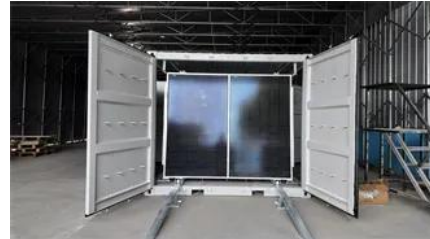

[THE 30 BEST Places to Visit in Zimbabwe (2026)](#)

See what other travellers like to do, based on ratings and number of bookings. These rankings are informed by Tripadvisor data-we consider traveller reviews, ratings, number of page views, and