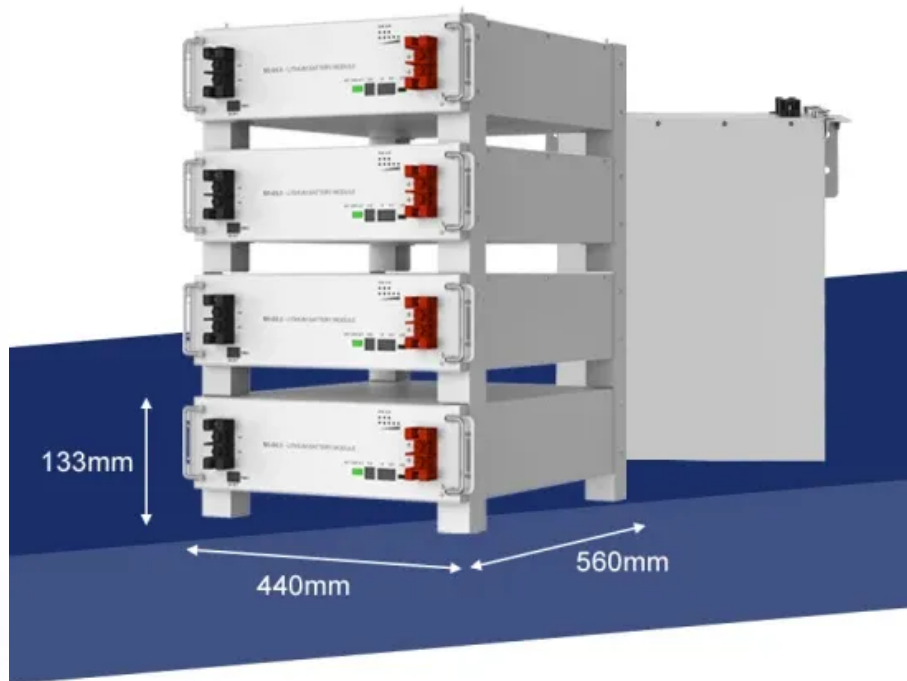

Zimbabwe Solar Energy Storage Outdoor Cabinet High-Efficiency Type

Overview

This integrated outdoor cabinet features lithium iron phosphate (LFP) batteries, modular PCS, EMS, power distribution, fire protection, and an advanced liquid cooling system that enhances thermal stability and prolongs battery life.