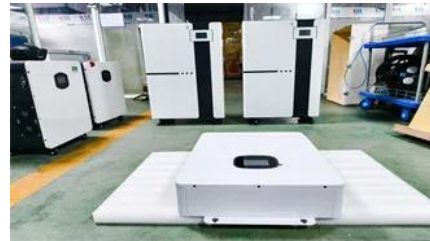

Online HR and Payroll Access for Swedish Employees , Swedish

Are you a Swedish employee? Use our online Employee Self-Service to view pay statements, update direct deposit info, apply for jobs and more. Click here!