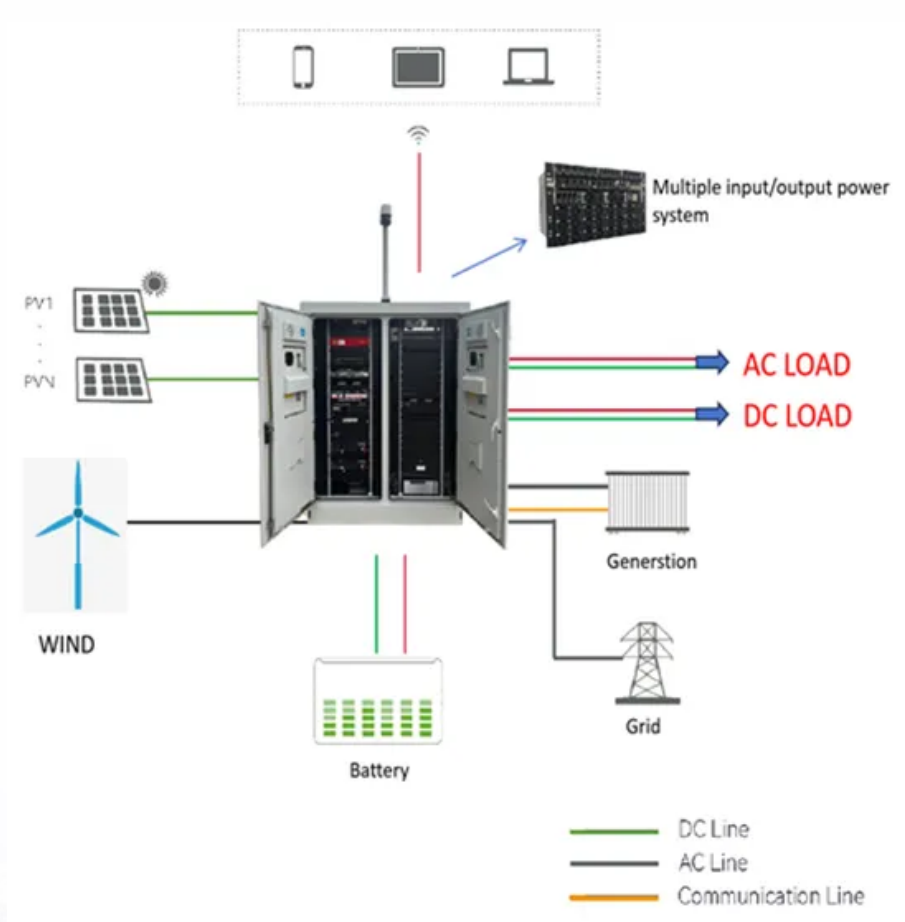

Which company should we cooperate with for solar power generation