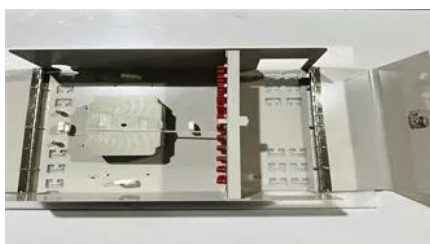

Microphone not working (although the system sees headset with

Hi, I seem to be having issues with my headsets. Just bought an Xbox One a couple weeks ago, so both console and controller are brand new. When I plug-in my headset into the