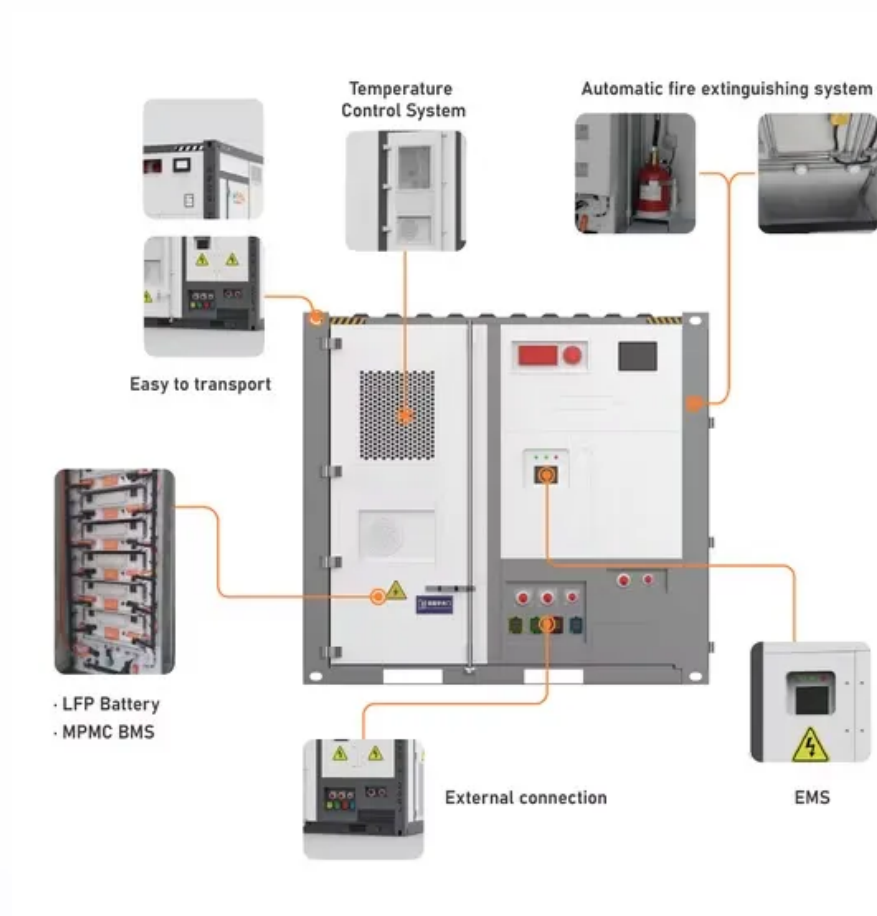

What is the name of the photovoltaic panel keel

Overview

A multifunctional photovoltaic panel keel is used for fixing a photovoltaic panel, the keel is fixed on a main steel structure through a galvanized connecting piece and a stainless steel bolt group, and the keel comprises a main keel, a pressing strip and a buckle.

What is the name of the photovoltaic panel keel

Solar Photovoltaic Cell Basics

Concentration PV, also known as CPV, focuses sunlight onto a solar cell by using a mirror or lens. By focusing sunlight onto a small area, less PV material is required.