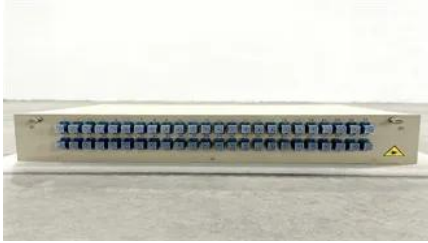

[Energy storage container for storing the solar energy](#)

Price for 1MWH Storage Bank is $774,800 each plus freight shipping from China. To discuss specifications, pricing, and options, please call us at (801) 566-5678.