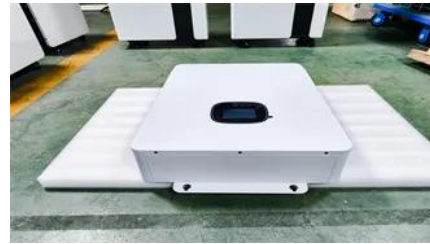

villages, and building electricity) as well as BESS megawatt-level battery energy storage projects.

[VSKYLABS Weather Radar+G1000 Synthetic Vision [Upcoming XP](#)

VSL F-19 - Weather Radar - implementation in the existing EFIS MFD screen, alongside a dedicated radar panel. VSL 902X-NTR - G1000 Synthetic Vision + Weather Radar (within G1000 MFD).