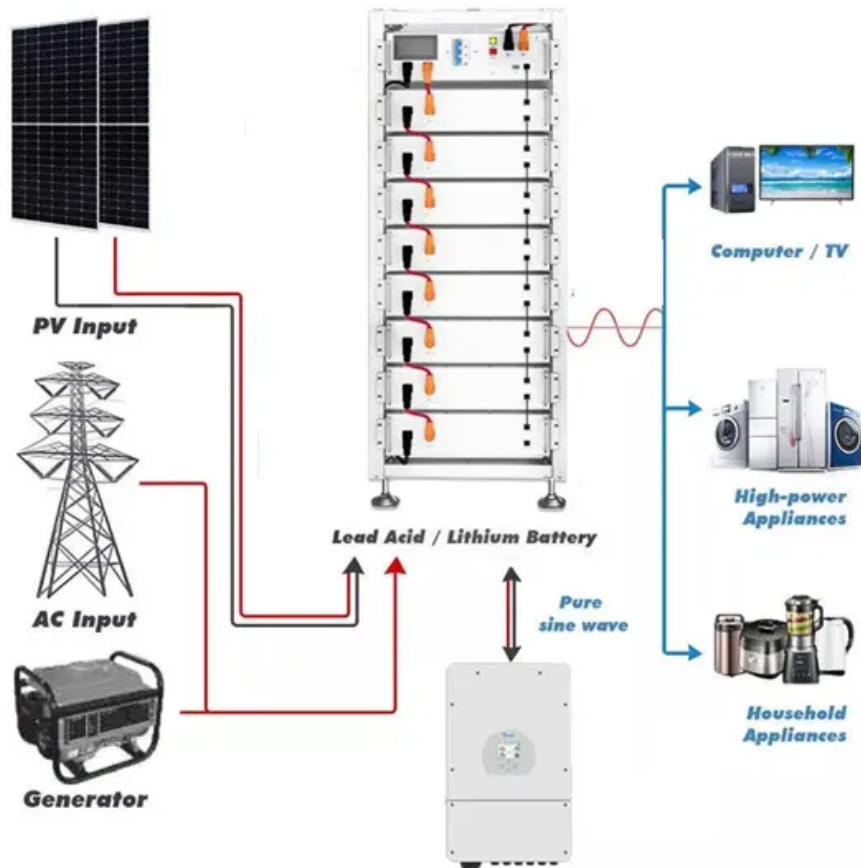

# Weak current backup battery cabinet

## Overview

---

We explained the UPS sizing calculations in the above article and we explained in article " Stationary UPS Sizing This guide provides step-by-step instructions on how to install your R-BOX-OC outdoor solar battery cabinet, including site selection, assembly, wiring, and system.