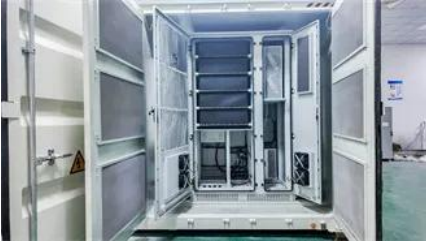

Explore how 5G base stations are built-from site planning and cabinet installation to power systems and cooling solutions. Learn the essential components, technologies, and challenges. The 5G small

Microsoft Community

Microsoft Community