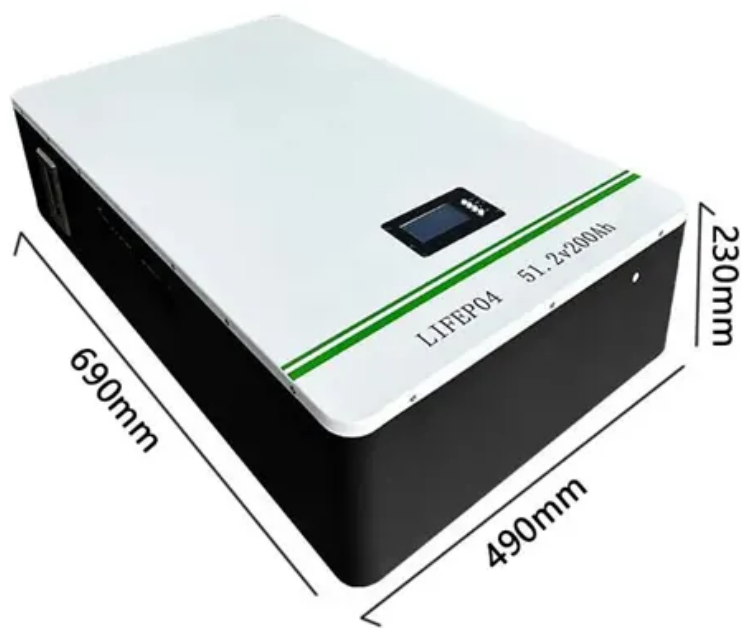

Thimphu outdoor communication power supply bess