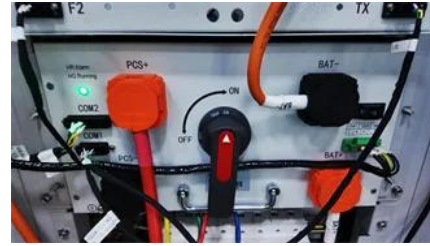

[Thimphu , Map, Bhutan, & Facts , Britannica](#)

Thimphu, capital of Bhutan. The city, situated in the west-central part of the country, is in the Himalaya Mountains on the Raidak (also called Thimphu, or Wong) River at about 7,000 feet (2,000 metres)