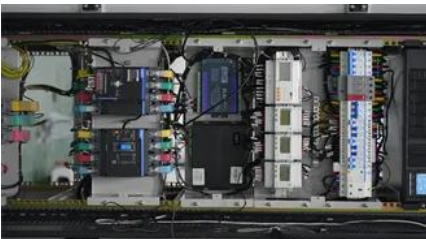

[Solar Panel Pole Mounts - Side & Top of Pole Mounting](#)

Large solar generator systems can be skid mounted, ground mounted, mounted on the side of a steel tower, mounted on the top of poles, mounted on cross arms