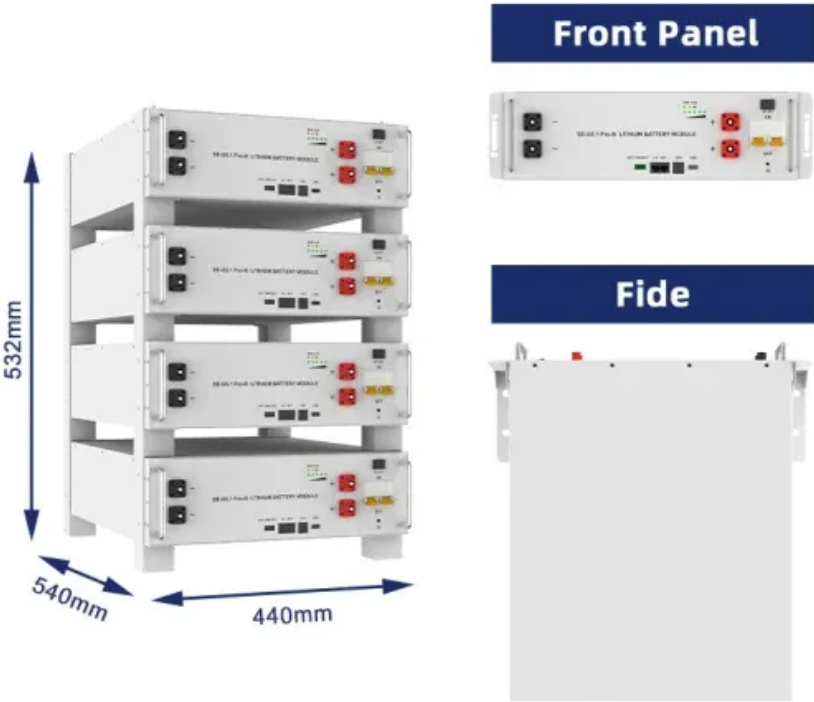

The relationship between pack batteries and battery production