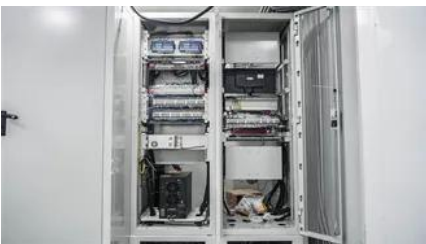

[Optimisation methods for dispatch and control of](#)

Given the prominent uncertainty and finite capacity of energy storage, it is crucially important to take full advantage of energy storage units by