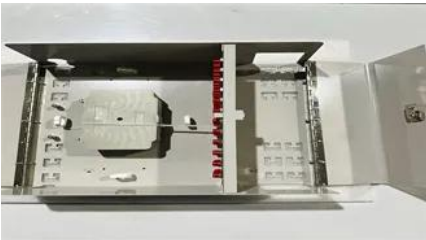

[Huawei Dakar Hybrid Energy Storage Project](#)

Huawei Khartoum Hydropower Energy Storage Project Huawei's energy storage project is advancing significantly, with distinct milestones achieved in 2023, expanding its global influence in renewable