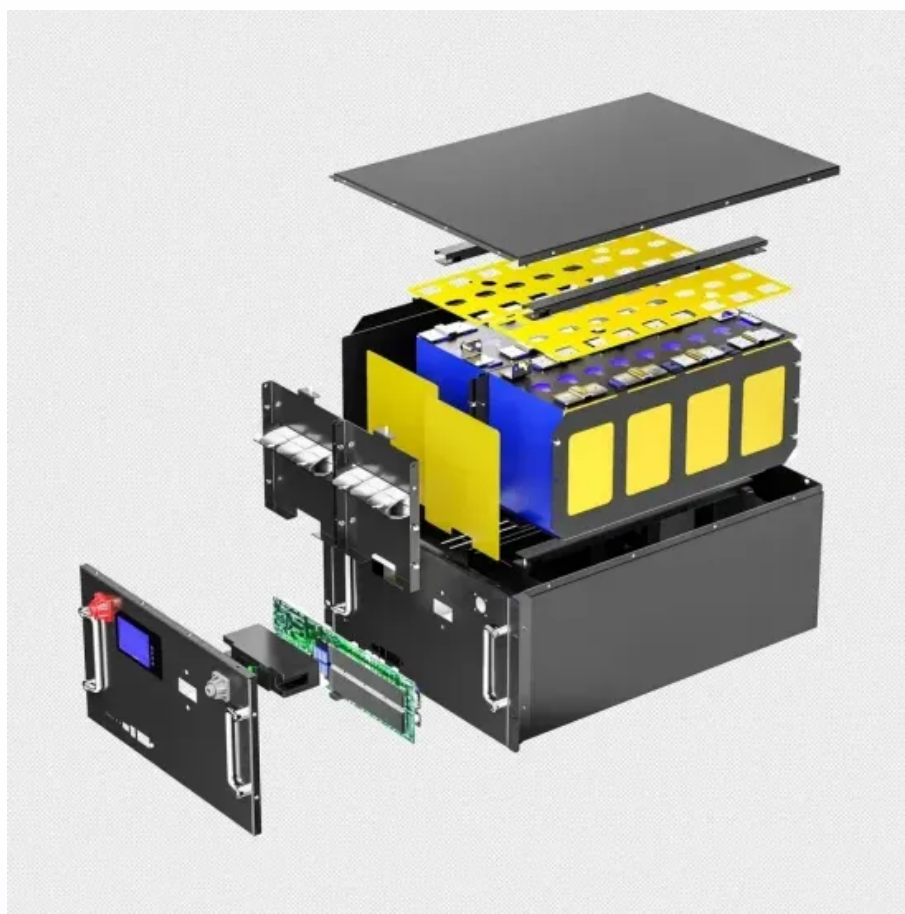

Swaziland PV Outdoor Cabinet 500kW

Swaziland PV Outdoor Cabinet 500kW

News , Times of Eswatini

Times of Eswatini is the oldest and one of the most prominent newspapers in the Kingdom of Eswatini (formerly Swaziland). Established in 1897, it has long served as a leading source of news