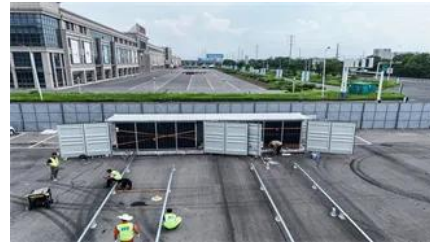

[Standard , The Aftermarket Leader Since 1919](#)

Modern vehicles are equipped with more sensors than ever before. Standard's state-of-the-art Engine Sensors are designed with multiple features to optimize accuracy, speed, and durability, and provide