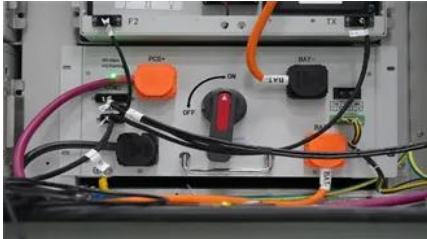

## [Solar Panel Mounting Hooks for Tile Roof Manufacturers](#)

This adjustable solar roof hook is specially

designed for installing photovoltaic (PV) panels on pitched tile roofs. Made from high-strength aluminum and stainless steel fasteners, the hook allows secure and