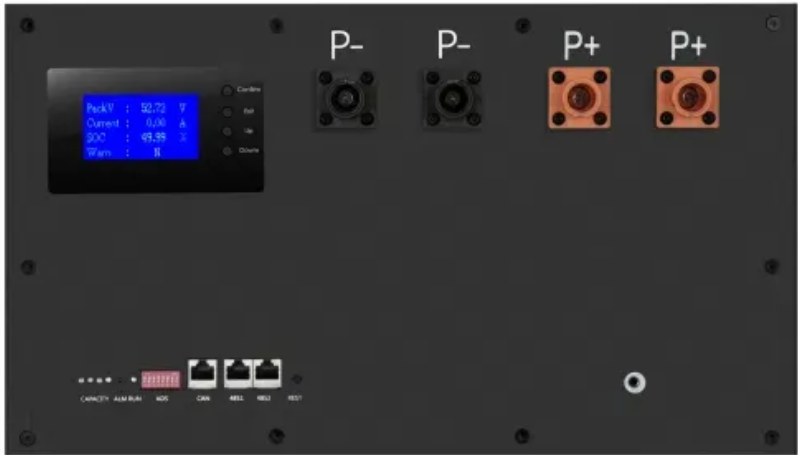

Southern Europe Shelter Container Wholesale