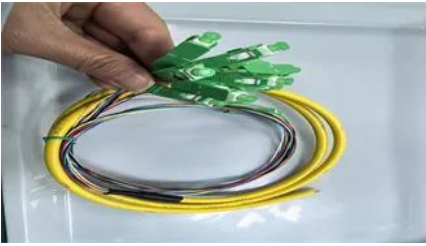

[Races in Minneapolis, Minnesota (MN) Detailed Stats](#)

agents tackled and arrested a Somali American man in Minneapolis on Tuesday and detained him for about two hours for no apparent reason other than his ethnicity.