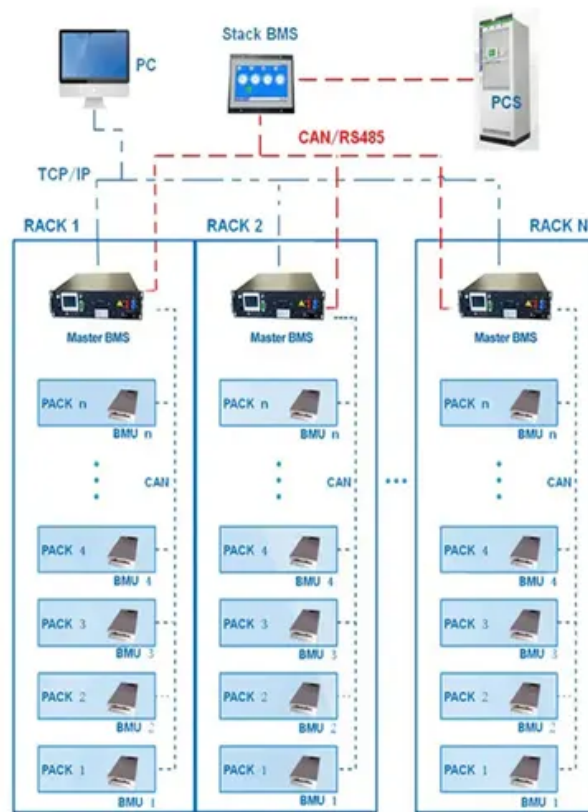

Solar panels can be directly connected to inverters

BMS Wiring Diagram

Overview

While you can technically wire a panel straight to an inverter, it's a bad idea. Power inverters, however, need a steady DC power source to work properly.

Solar , City of OKC

Solar panels can be installed in non-traditional places like capped landfills. This webinar examines the benefits and potential challenges that come with putting renewable energy on a Brownfield, polluted