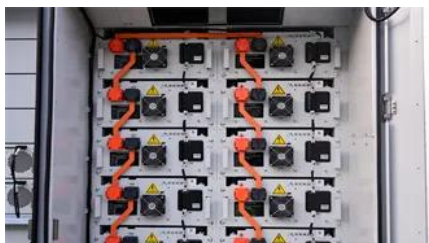

BLUETTI Pioneer Na (Sodium) Portable Power Station , 1,500W 900Wh

With the Pioneer Na, you can safely charge at -15? (5?) and discharge at -25? (-13?) without extra prep. From ice fishing to snow camping or handling a winter blackout, it