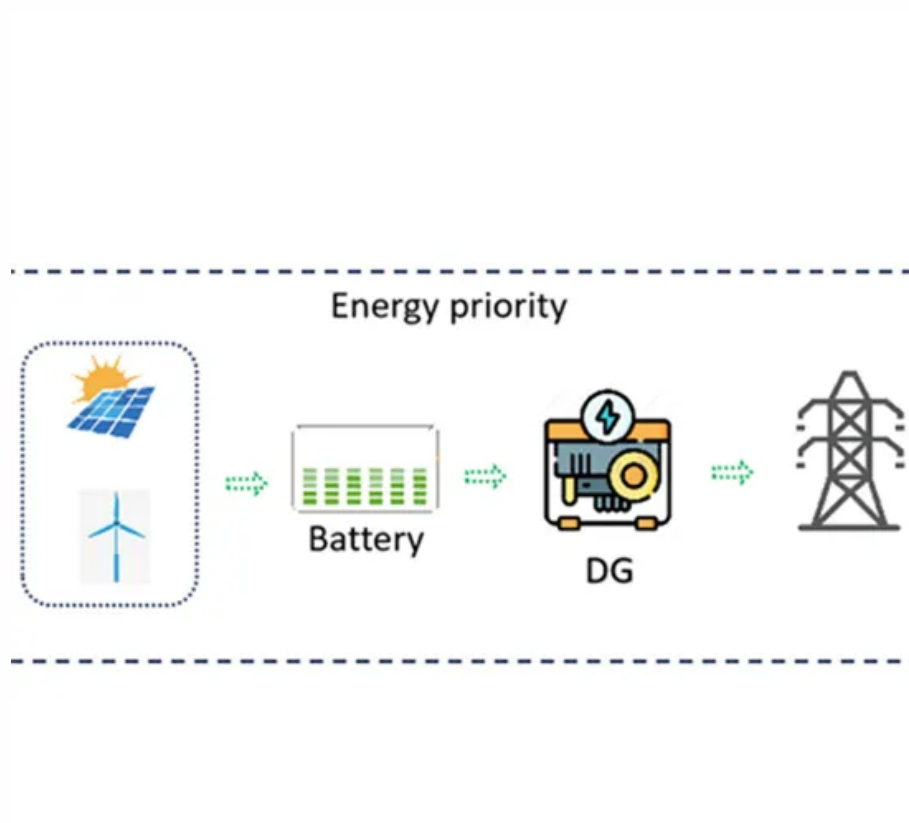

Sine wave low frequency inverter