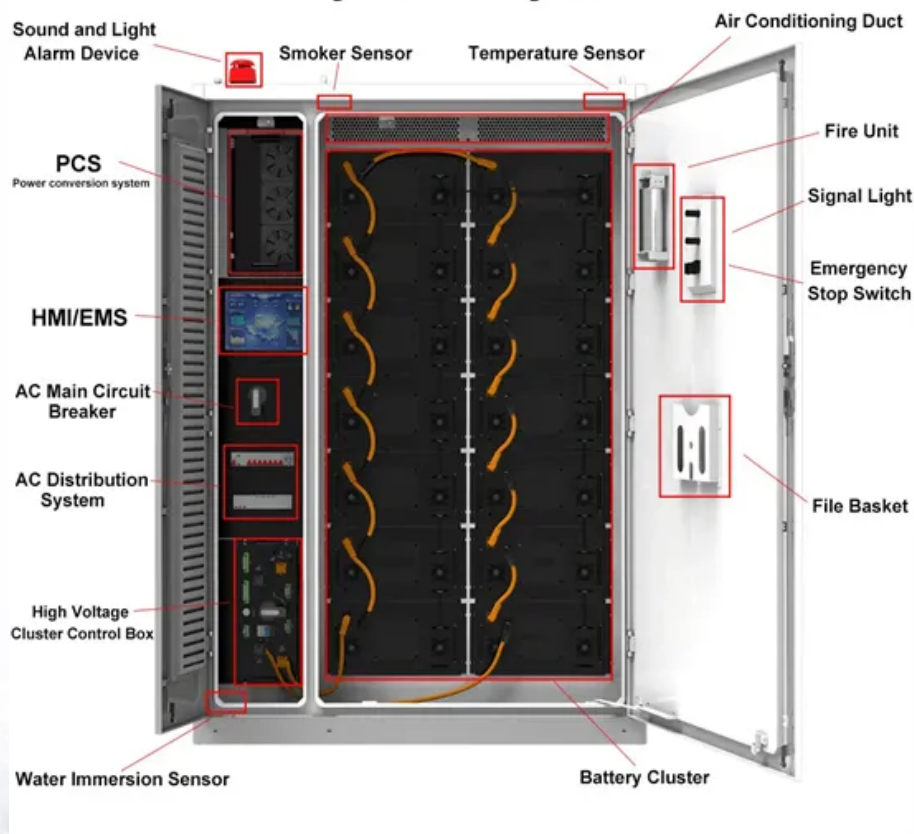

San Salvadoran Photovoltaic Outdoor Energy Storage Cabinet for Hospitals Off-Grid Type

System Layout