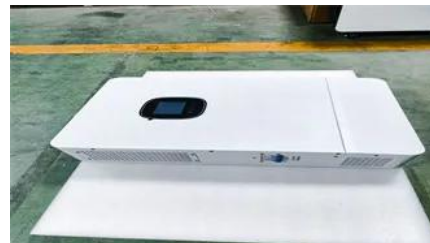

South Carolina

South Carolina - Roadfood

Missouri

Missouri - Roadfood