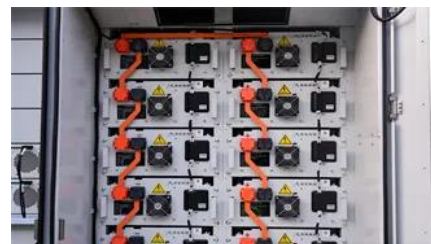

15kW / 35kWh Hybrid Solar System Integrated Energy Storage Cabinet

Equipped with a robust 15kW hybrid inverter and 35kWh rack-mounted lithium-ion batteries, the system is seamlessly housed in an IP55-rated cabinet for enhanced protection against water and dust,