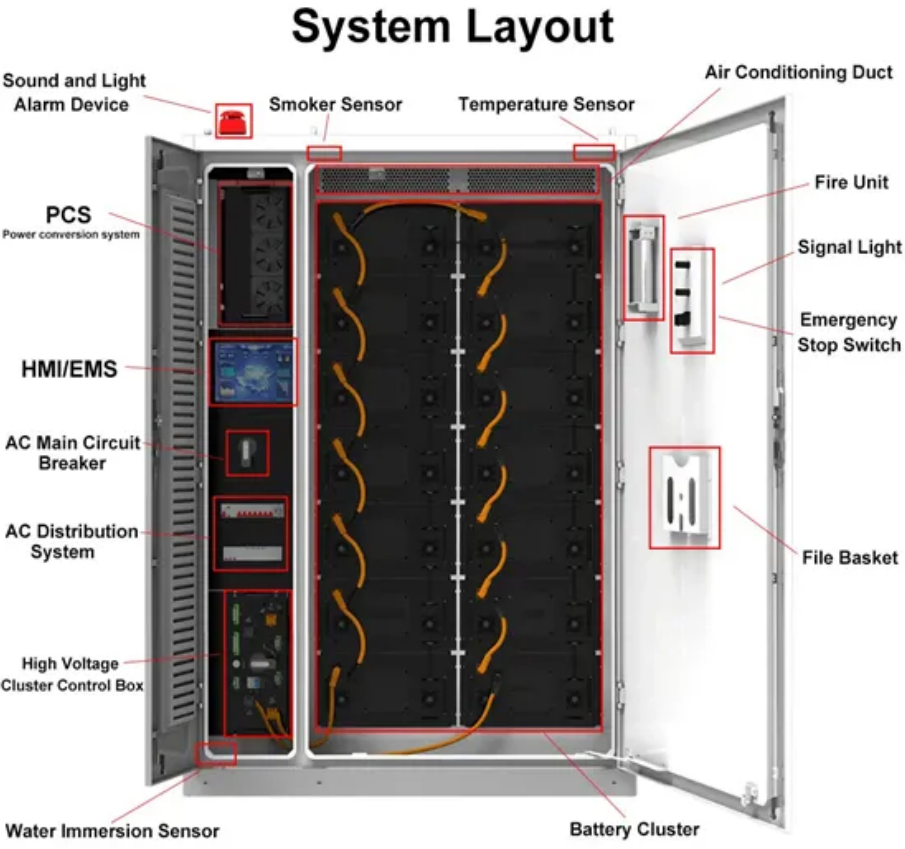

Qatar communication cabinet 600mm deep