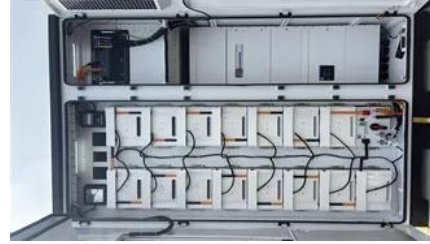

Microsoft Q&A , Microsoft Learn

The home for technical questions and answers at Microsoft. Get started asking, answering, and browsing questions about products like , Azure, or Teams.