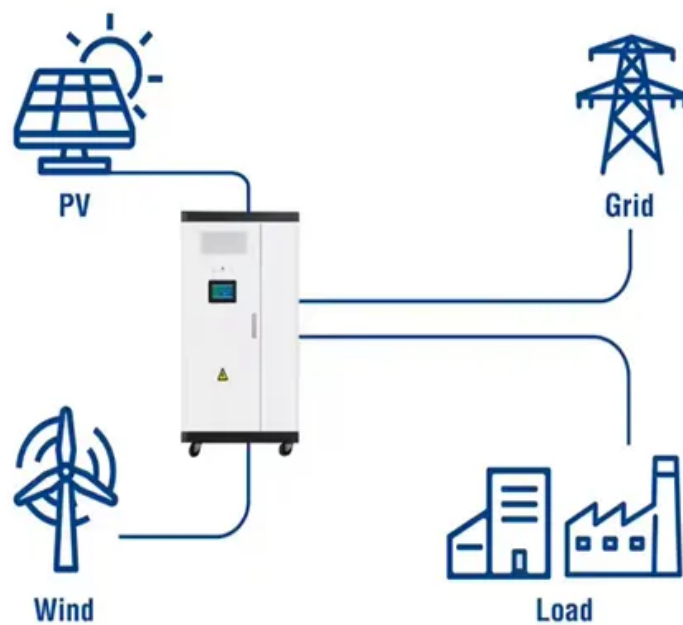

Port moresby wind solar thermal and storage multi-energy complementarity

Utility-Scale ESS solutions

Overview

Port Moresby's energy transition hinges on smart integration of wind and solar storage systems. By combining robust technology with localized expertise, sustainable power solutions can overcome tropical challenges while boosting economic growth.

Port moresby wind solar thermal and storage multi-energy complex

PORT MORESBY WIND AND SOLAR ENERGY STORAGE PROJECT

The objective of the project HA-G1048 is to maximize the use of the energy produced by the 8-MWp solar photovoltaic plant (SPP) to further reduce the use of thermal power, by implementing a Battery

Port Moresby Wind Energy Storage Project A Blueprint for Renewable

The Port Moresby project isn't just about megawatts - it's a roadmap for energy independence. By blending proven wind technology with smart storage, it demonstrates how remote regions can

Port Moresby Wind Solar Thermal And Storage Multi Energy

Yes, energy storage systems can be integrated with both solar and wind farms effectively. This integration addresses the intermittent and variable nature of solar and wind energy generation,