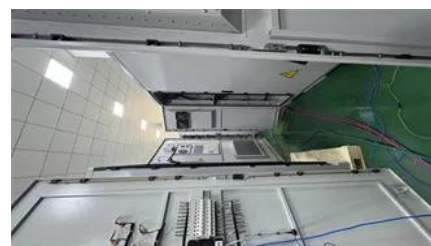

90KW/266KWH All-in-one Fully integrated Outdoor Cabinet BESS produced by

OUTDOOR CABINET

The following models represent typical configurations, but they can also be outfitted with additional components such as photovoltaic charging modules, parallel and of-grid switching modules, power