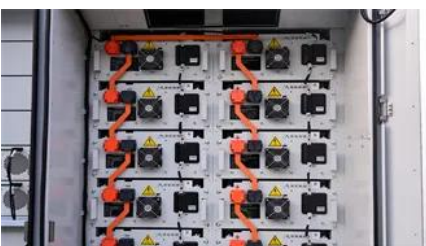

10mw Smart Photovoltaic Energy Storage Container Terminal For Port

The innovative and mobile solar container contains 196 PV modules with a maximum nominal power rating of 130kWp, and can be extended with suitable energy storage systems.