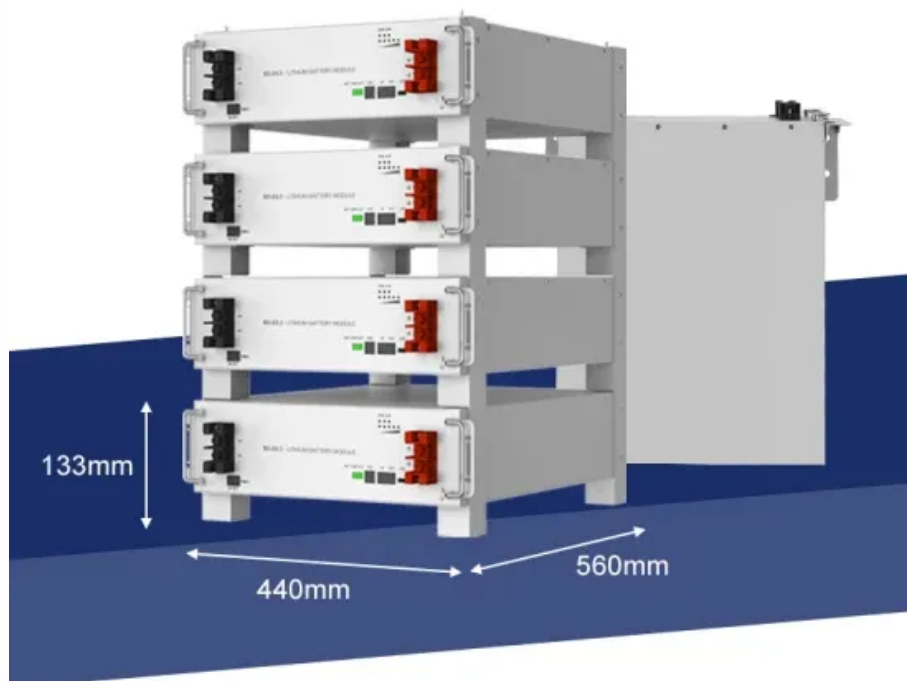

Pole mounted circuit breaker in Australia