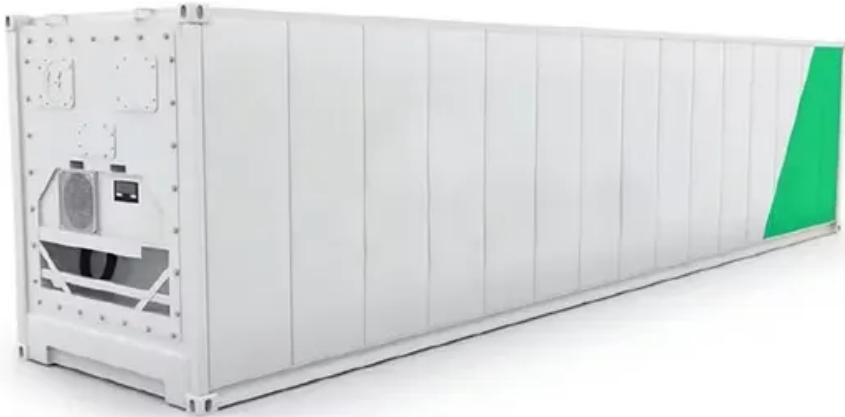

Outdoor system as base station system

Overview

An Outdoor Photovoltaic Energy Cabinet is a fully integrated, weatherproof power solution combining solar generation, lithium battery storage, inverter, and EMS in a single cabinet. It delivers clean, stable power for telecom base stations located in off-grid or unstable-grid.

Outdoors at Lowes

The EGO POWER+ 21" Select Cut Self-Propelled Mower delivers up to 7.0 ft-lbs of torque for performance that exceeds the power of gas. Its Select Cut(TM) Multi-Blade Cutting System is equipped

[Remote Monitoring for Outdoor Base Stations: FSU and APIs](#)

TetraFlex(R) Outdoor BS422

The world's only outdoor base station featuring multiple technologies in one single core-connected system: TETRA, DMR Tier III, TEDS and Analog. This technology-independent solution features