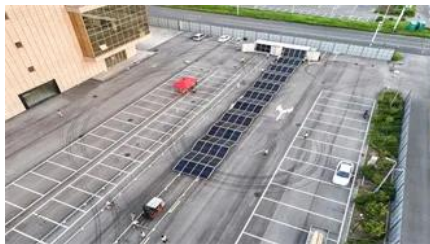

[TOP 10 BEST Outdoor Activities in Los Angeles, CA](#)

See more outdoor activities in Los Angeles. What are people saying about outdoor activities in Los Angeles, CA? This is a review for outdoor activities in Los Angeles, CA: "Randyland is the best! It's