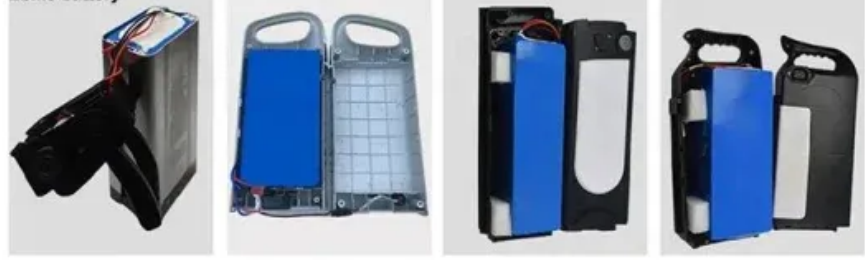

Ebike battery