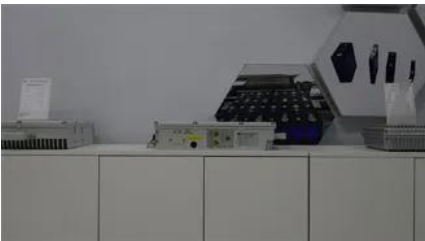

Off-White(TM) Sunglasses for Men and Women

JOIN THE OFF-WHITE(TM) COMMUNITY Join our mailing list and enjoy 10% off your first order. Stay up to date with Off-White's new arrivals, promotions and events.