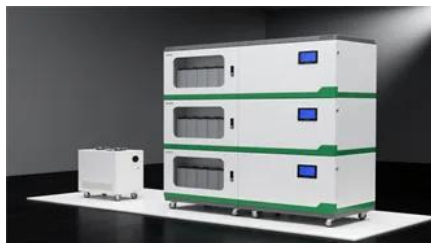

Off-White(TM) Sunglasses for Men and Women

JOIN THE OFF-WHITE(TM) COMMUNITY Join our mailing list and enjoy 10% off your first order. Stay up to date with Off-White's new arrivals, promotions and events.