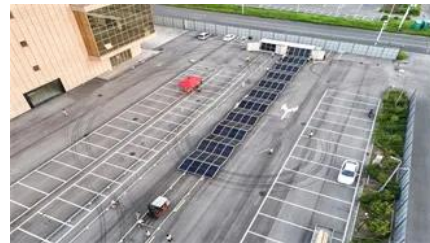

COMMUNICATION BASE STATION BACKUP POWER

The communication base station installs solar panels outdoors, and adds MPPT solar controllers and other equipment in the computer room. The power generated by solar energy is used by the DC load

North Coast News TV , Eureka CA

customer interests are prioritized in district decisions. The Paradise Irrigation District (PID) is launching a n "Top Gun," has died at the age of 94. James Tolkan, a veteran character actor best known