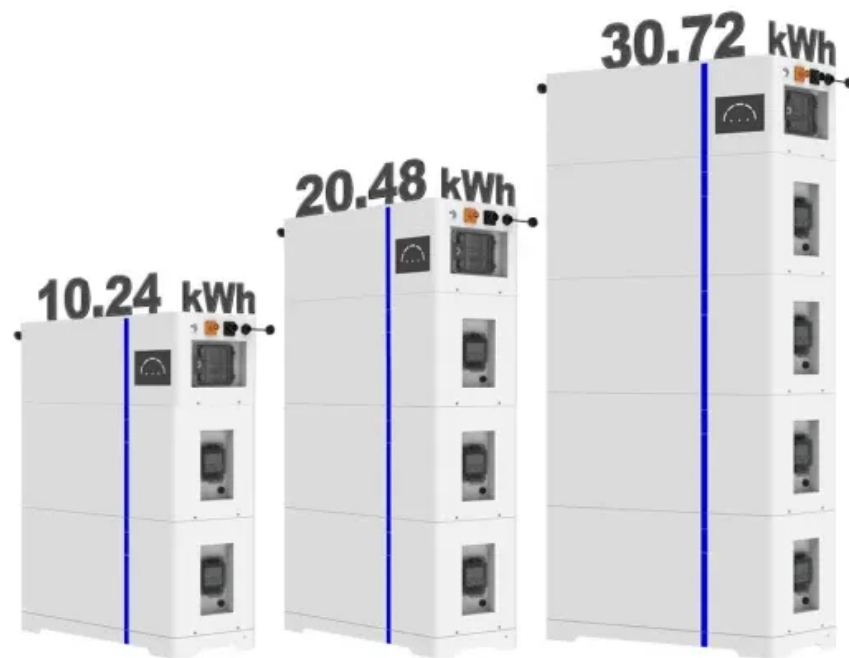

# Naypyidaw inverter battery manufacturer

ESS