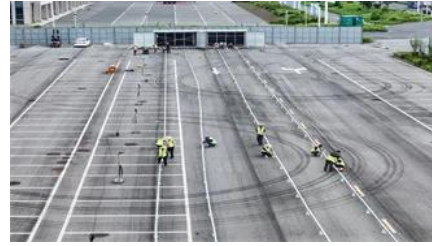

mounting used in a sentence.

[THE BEST 10 TV Mounting in APACHE JUNCTION, AZ](#)

Best TV Mounting in Apache Junction, AZ - Half Price Professional TV Wall Mounting Service, LaMar AV Technology, Wright AV, JB Smart Home Solutions, Hang Time Handyman, Just That Easy TV

What is a Mount? Working and Types

Mounting allows a file system to be attached to a specific directory (the mount point), making its contents accessible to the operating system and users. At its core, mounting involves

Contact Us

For catalog requests, pricing, or partnerships, please visit:
<https://www.bachelorpartyvenue.co.za>