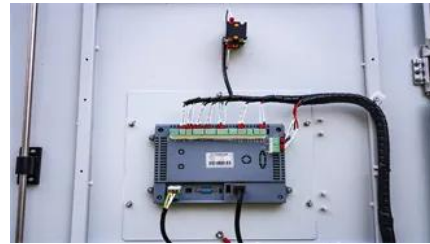

Where to Buy Monrovia Plants Near Me

Curious about where to buy Monrovia plants near you? With our plants, you can choose your favorite way to shop. Many Monrovia plants are available at local garden centers and Lowe's (just look for