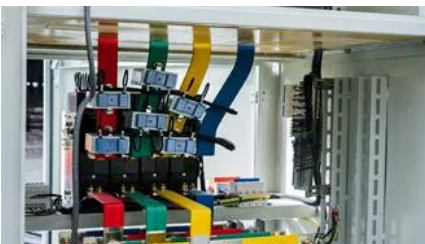

Modular: Inference from Kernel to Cloud

Managed simplicity + Self-hosted control. Pick both. Modular eliminates the tradeoff, providing the simplicity of managed inference with engineering-level control.