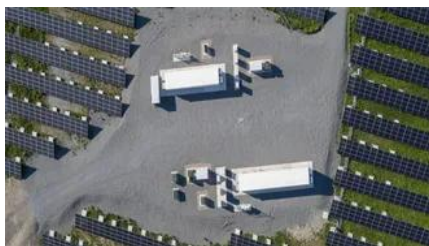

MODULAR Definition & Meaning

The meaning of MODULAR is of, relating to, or based on a module or a modulus. How to use modular in a sentence.