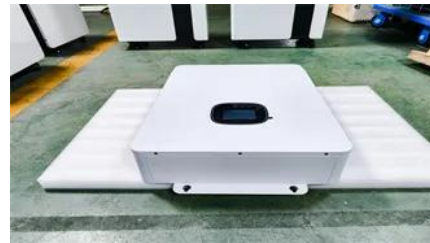

[Outdoor Energy Storage Cabinet: 105KW/215KWh All](#)

Whether retrofitting existing infrastructure or building a decentralized energy network, this cabinet empowers businesses to cut costs, enhance sustainability,