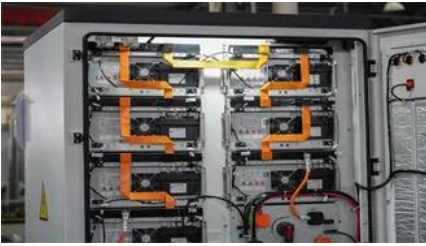

Moodle Workplace App Configuration

The format it string identifier,custom string,language code. Mobile appearance To modify the app's look and feel, go to Site administration > Mobile app > Mobile appearance. The app makes