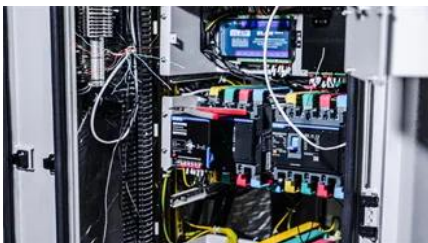

Forms & Documents

Access various forms and documents related to the City of Jefferson, Wisconsin on this page.

[Solar Liquid Cooling Cabinet , Felicity Solar Liquid](#)

Discover the FLS-ES232LC-S solar liquid cooling cabinet from Felicity Solar, offering reliable liquid cooling, LFP batteries, modular design, and efficient