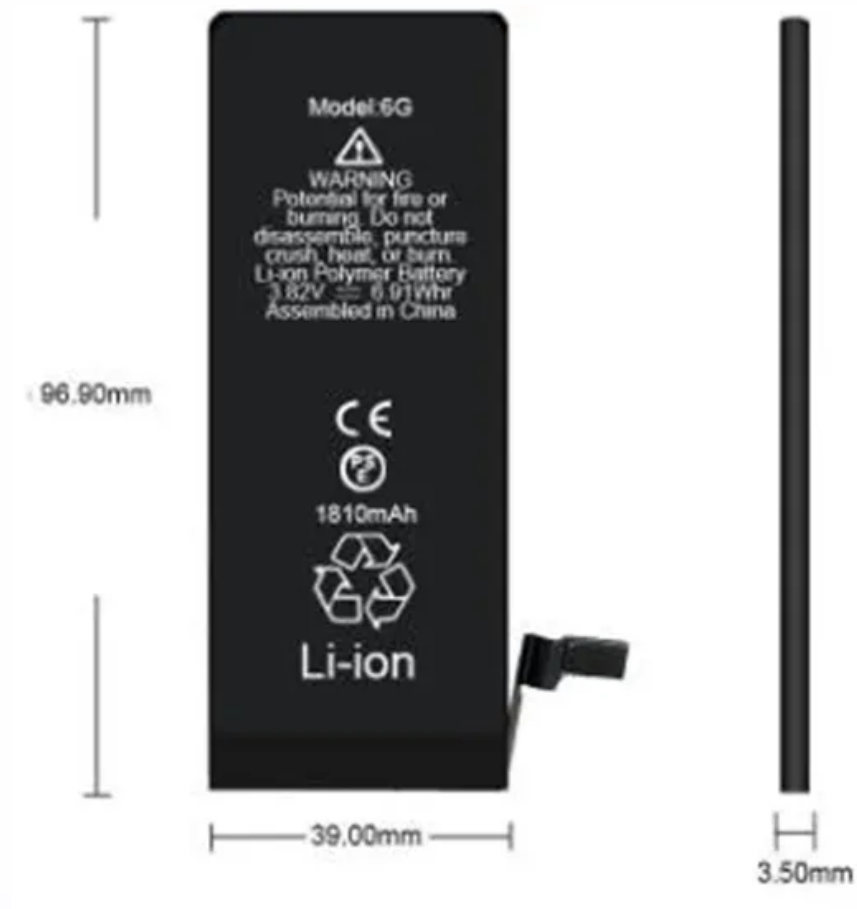

Lifepo4 12v 30ah battery

Lifepo4 12v 30ah battery

[LADWP Home , Los Angeles Department of Water and Power](#)

Los Angeles Department of Water and Power. Building a stronger LA through service, innovation and opportunity.