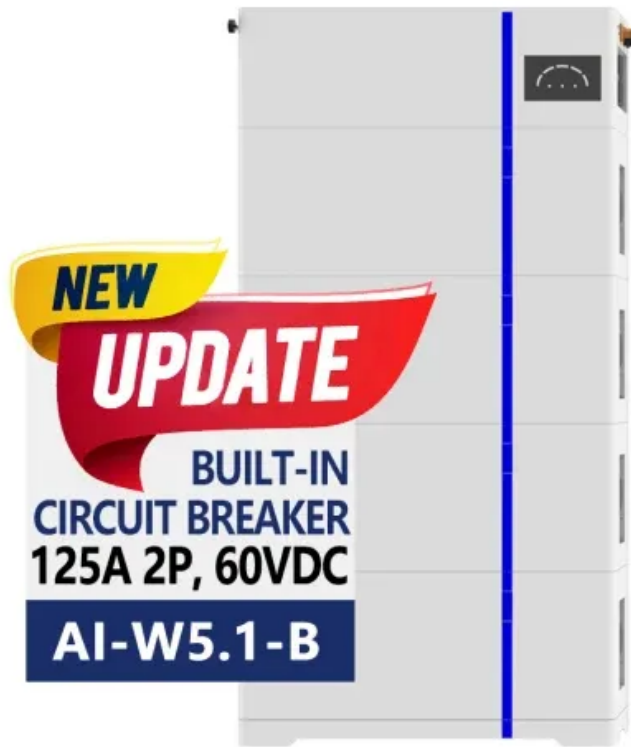

Large-scale price quote for energy storage cabinets used in base stations

ESS

NEW

UPDATE

**BUILT-IN
CIRCUIT BREAKER
125A 2P, 60VDC**

AI-W5.1-B

Large-scale price quote for energy storage cabinets used in base st