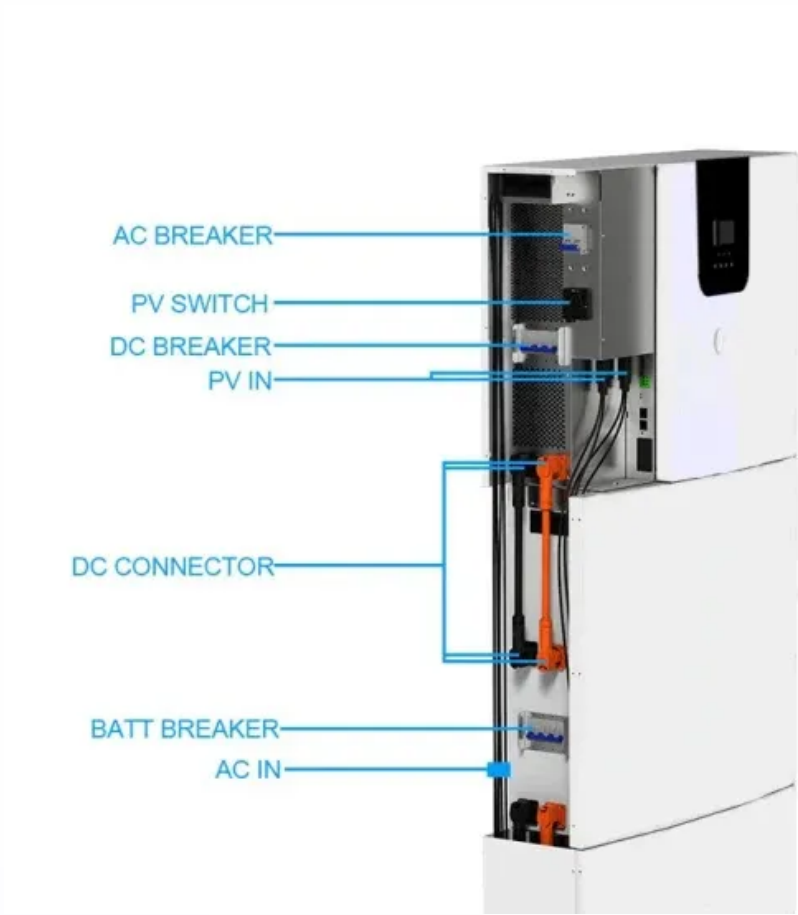

Large photovoltaic panel installation grounding wire

Overview

Article 690 of the NEC mandates that #8 AWG or #6 AWG are the smallest wires that can be used with grid tied solar panels and inverter systems, and for solar panel output circuits, #10 or #12 AWG are allowed. A ground rod is also recommended if the installation area is prone to.

Large photovoltaic panel installation grounding wire

How to Install Solar Panel Lightning Protection - Grounding Methods

Correct approach: install dedicated lightning protection grounding system with multiple electrodes and large conductors, then bond it to electrical system ground using 6 AWG minimum